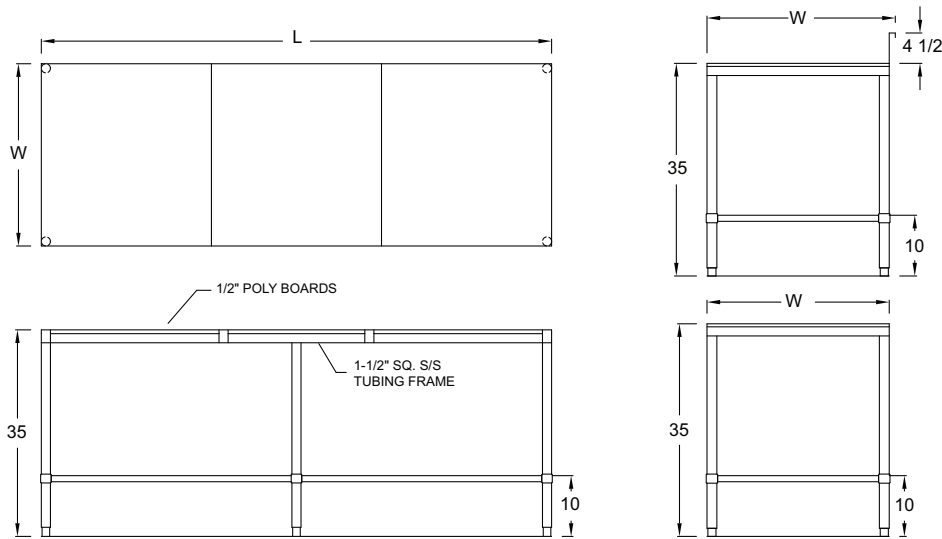

Choose from 24" and 30" widths, 3' to 10' lengths

Table frame is fabricated from 1 1/2" square stainless steel tubing

1 5/8" stainless steel legs with adjustable bullet feet

Tops are sectional and removable

Optional 6" removable backsplash

Cross rails are stainless steel and fully adjustable

All units shipped knock down for reduced shipping cost.

DIMENSIONS		FLAT TOP		6" BACKSPLASH	
WIDTH	LENGTH	MODEL	WT.	MODEL	WT.
24"	3 FT	RJ-PT-TOS-243	50	RJ-PT-TOS-B-243	53
	4 FT	RJ-PT-TOS-244	60	RJ-PT-TOS-B-244	64
	5 FT	RJ-PT-TOS-245	70	RJ-PT-TOS-B-245	75
	6 FT	RJ-PT-TOS-246	80	RJ-PT-TOS-B-246	86
	7 FT	RJ-PT-TOS-247	90	RJ-PT-TOS-B-247	97
	8 FT	RJ-PT-TOS-248	100	RJ-PT-TOS-B-248	108
	9 FT	RJ-PT-TOS-249	110	RJ-PT-TOS-B-249	117
	10 FT	RJ-PT-TOS-2410	120	RJ-PT-TOS-B-2410	128
30"	3 FT	RJ-PT-TOS-303	55	RJ-PT-TOS-B-303	58
	4 FT	RJ-PT-TOS-304	70	RJ-PT-TOS-B-304	74
	5 FT	RJ-PT-TOS-305	85	RJ-PT-TOS-B-305	89
	6 FT	RJ-PT-TOS-306	100	RJ-PT-TOS-B-306	106
	7 FT	RJ-PT-TOS-307	115	RJ-PT-TOS-B-307	122
	8 FT	RJ-PT-TOS-308	130	RJ-PT-TOS-B-308	138
	9 FT	RJ-PT-TOS-309	145	RJ-PT-TOS-B-309	152
	10 FT	RJ-PT-TOS-3010	160	RJ-PT-TOS-B-3010	168

DIMENSIONS & SPECIFICATIONS

DIMENSIONS ARE TYPICAL (TOL. +/- 1/2")

FLAT TOP			6" BACKSPLASH		
MODEL	L	W	MODEL	L	W
RJ-PT-TOS-243	3'	24	RJ-PT-TOS-B-243	3'	24
RJ-PT-TOS-244	4'	24	RJ-PT-TOS-B-244	4'	24
RJ-PT-TOS-245	5'	24	RJ-PT-TOS-B-245	5'	24
RJ-PT-TOS-246	6'	24	RJ-PT-TOS-B-246	6'	24
* RJ-PT-TOS-247	7'	24	* RJ-PT-TOS-B-247	7'	24
* RJ-PT-TOS-248	8'	24	* RJ-PT-TOS-B-248	8'	24
* RJ-PT-TOS-249	9'	24	* RJ-PT-TOS-B-249	9'	24
* RJ-PT-TOS-2410	10'	24	* RJ-PT-TOS-B-2410	10'	24
RJ-PT-TOS-303	3'	30	RJ-PT-TOS-B-303	3'	30
RJ-PT-TOS-304	4'	30	RJ-PT-TOS-B-304	4'	30
RJ-PT-TOS-305	5'	30	RJ-PT-TOS-B-305	5'	30
RJ-PT-TOS-306	6'	30	RJ-PT-TOS-B-306	6'	30
* RJ-PT-TOS-307	7'	30	* RJ-PT-TOS-B-307	7'	30
* RJ-PT-TOS-308	8'	30	* RJ-PT-TOS-B-308	8'	30
* RJ-PT-TOS-309	9'	30	* RJ-PT-TOS-B-309	9'	30
* RJ-PT-TOS-3010	10'	30	* RJ-PT-TOS-B-3010	10'	30