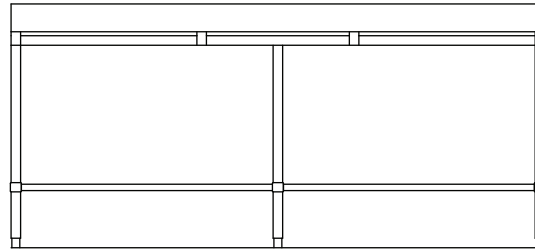

POLY TOP WORKTABLES

STAINLESS STEEL OPEN BASE

Item #:

Qty #:

Model #:

Project #:

POLY TOP WORKTABLE FEATURES:

1/2" thick poly top, NSF approved

Choose from 24" and 30" widths, 3' to 10' lengths

Table frame is fabricated from 1 1/2" square stainless steel tubing

1 5/8" stainless steel legs with adjustable bullet feet

Tops are sectional and removable

Optional 6" removable backsplash

Cross rails are stainless steel and fully adjustable

All units shipped knock down for reduced shipping cost.

DIMENSIONS		FLAT TOP		6" BACKSPLASH	
WIDTH	LENGTH	MODEL	WT.	MODEL	WT.
24"	3 FT	RJ-PT-TOS-243	50	RJ-PT-TOS-B-243	53
	4 FT	RJ-PT-TOS-244	60	RJ-PT-TOS-B-244	64
	5 FT	RJ-PT-TOS-245	70	RJ-PT-TOS-B-245	75
	6 FT	RJ-PT-TOS-246	80	RJ-PT-TOS-B-246	86
	7 FT	RJ-PT-TOS-247	90	RJ-PT-TOS-B-247	97
	8 FT	RJ-PT-TOS-248	100	RJ-PT-TOS-B-248	108
	9 FT	RJ-PT-TOS-249	110	RJ-PT-TOS-B-249	117
	10 FT	RJ-PT-TOS-2410	120	RJ-PT-TOS-B-2410	128
30"	3 FT	RJ-PT-TOS-303	55	RJ-PT-TOS-B-303	58
	4 FT	RJ-PT-TOS-304	70	RJ-PT-TOS-B-304	74
	5 FT	RJ-PT-TOS-305	85	RJ-PT-TOS-B-305	89
	6 FT	RJ-PT-TOS-306	100	RJ-PT-TOS-B-306	106
	7 FT	RJ-PT-TOS-307	115	RJ-PT-TOS-B-307	122
	8 FT	RJ-PT-TOS-308	130	RJ-PT-TOS-B-308	138
	9 FT	RJ-PT-TOS-309	145	RJ-PT-TOS-B-309	152
	10 FT	RJ-PT-TOS-3010	160	RJ-PT-TOS-B-3010	168